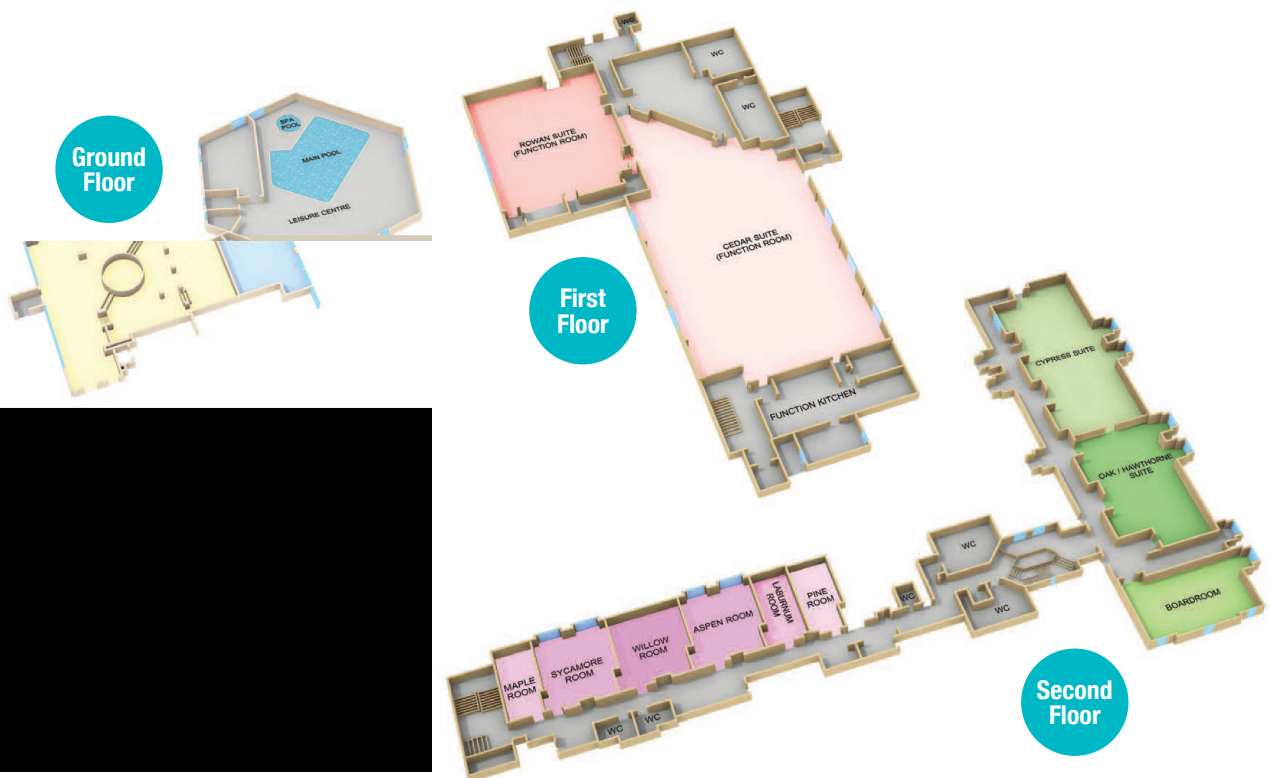

Conference capacities:

	Ground Floor Access	Next to Garden	A	B	C	D	E	F	G	Area (m²)	Ceiling Height	Natural Daylight
Cedar Suite			500	200	260	70	80	80	350	450	3.5	✓
Rowan Suite			120	80	72	40	40	40	120	200	3.5	✓
Oceans Suite	✓	✓	120	60	66	40	40	40	120	170	3.5	✓
Cypress Suite			120	60	72	30	36	36	140	150	2.9	✓
Oak/Hawthorne			60	25	32	26	30	30	-	96	2.9	✓
Oak Suite			30	24	18	14	14	-	30	48	2.9	✓
Hawthorne Suite			24	12	12	12	14	-	20	48	2.8	✓
Boardroom			40	18	24	18	24	-	-	60	2.8	✓
Willow Suite			-	-	-	14	-	-	-	45	2.5	✓
Sycamore Suite			-	-	-	14	-	-	-	45	2.5	✓
Aspen Suite			30	15	18	15	16	-	-	45	2.5	✓
Maple Suite			-	-	-	-	8	-	-	20	2.5	✓
Laburnum Suite			-	-	-	-	8	-	-	20	2.5	✓
Pine Suite			-	-	-	-	8	-	-	20	2.5	✓
5 Suite Lounges			-	-	-	-	6	-	-	20	2.5	✓

Key:

CONTACT OUR WAKEFIELD HOTEL DIRECT ON:
01924 276 310
sales.wakefield@cedarcourthotels.co.uk
Denby Dale Road, Calder Grove, Wakefield WF4 3QZ