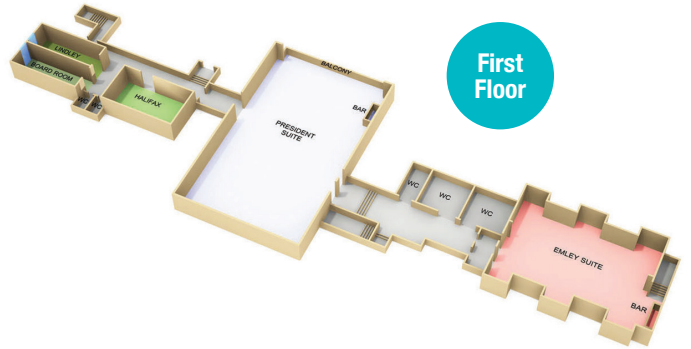

First Floor

CONTACT OUR HUDDERSFIELD HOTEL DIRECT ON:
01422 375 431
sales.huddersfield@cedarcourthotels.co.uk
Lindley Moor Road, Ainley Top, Huddersfield HD3 3RH