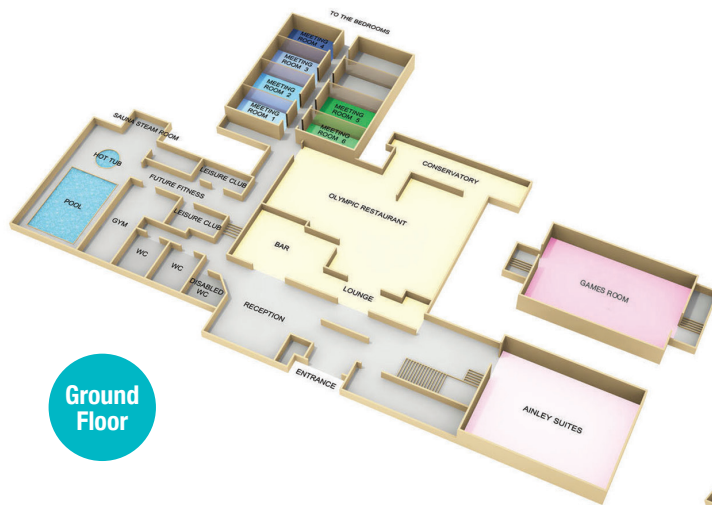

Conference capacities:

	Ground Floor Access	Next to Garden	A	B	C	D	E	F	G	Area (m²)	Ceiling Height	Natural Daylight
President Suite			400	250	270	80	100	100	350	364	4.0	✓
Emley Suite			100	70	80	35	40	40	110	180	3.0	✓
Ainley Suite	✓		100	50	56	32	40	40	80	66	2.9	✓
Ainley Suite One	✓		40	30	24	25	30	30	40	45	2.55	✓
Ainley Suite Two	✓		15	9	-	10	10	10	20	21	2.9	✓
Ainley Suite Three	✓		15	9	-	10	10	10	20	21	2.9	✓
Ainley Suite Two/Three	✓		25	15	16	15	20	20	36	-	2.9	✓
Kirkdale Suite			100	50	50	40	40	40	80	115	2.3	✘
Halifax Suite	✓		60	25	40	30	35	35	40	59	3.0	✓
Boardroom			-	-	-	-	14	-	-	33	3.0	✓
Lindley Suite			-	-	-	12	-	-	-	25	3.0	✓
6 Syndicate Rooms	✓		15	6	-	-	10	-	-	21	2.5	✓

Key:

A

B

C

D

E

F

G

Ground Floor