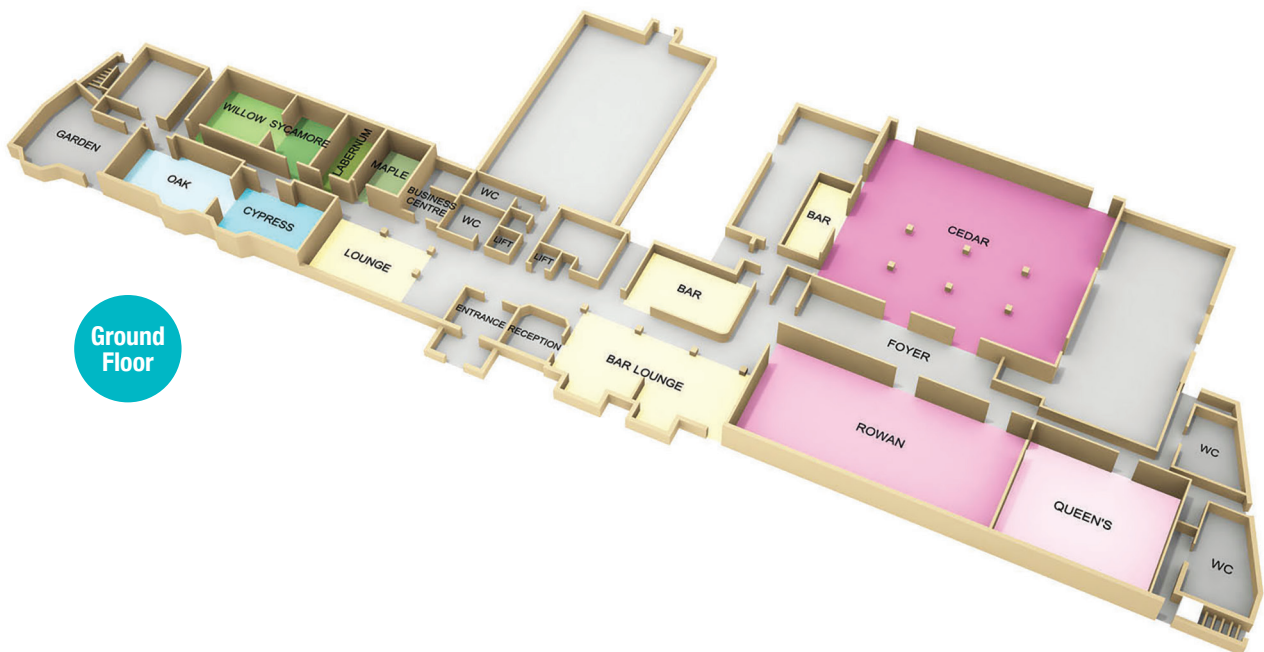

Conference capacities:

	Ground Floor Access	Next to Garden	A	B	C	D	E	F	G	Area (m²)	Ceiling Height	Natural Daylight
Cedar Suite	✓		350	80	180	70	70	80	288	295	4.5	✓
Rowan Suite	✓		160	90	90	70	70	80	160	158	5.0	✓
Queens Suite	✓		90	40	48	30	36	45	72	90	5.0	✓
Garden Suite	✓	✓	50	20	24	22	25	22	40	45	2.55	✓
Oak Suite	✓		50	20	24	22	25	22	40	45	2.55	✓
Cypress Suite	✓		40	18	24	20	22	20	36	40	2.55	✓
Willow Suite	✓		30	16	18	18	18	18	20	40	2.55	✓
Sycamore Suite	✓		20	10	-	12	12	12	12	27	2.55	✓
Laburnum Suite	✓		18	10	-	12	12	12	12	20	2.55	✓
Maple Suite	✓		18	10	-	12	12	12	12	24	2.55	✓

Key:

A

B

C

D

E

F

G

Ground Floor

CONTACT OUR HARROGATE HOTEL DIRECT ON:
01423 858 585
sales.harrogate@cedarcourthotels.co.uk
Park Parade, off Knaresborough Road, Harrogate HG1 5AH