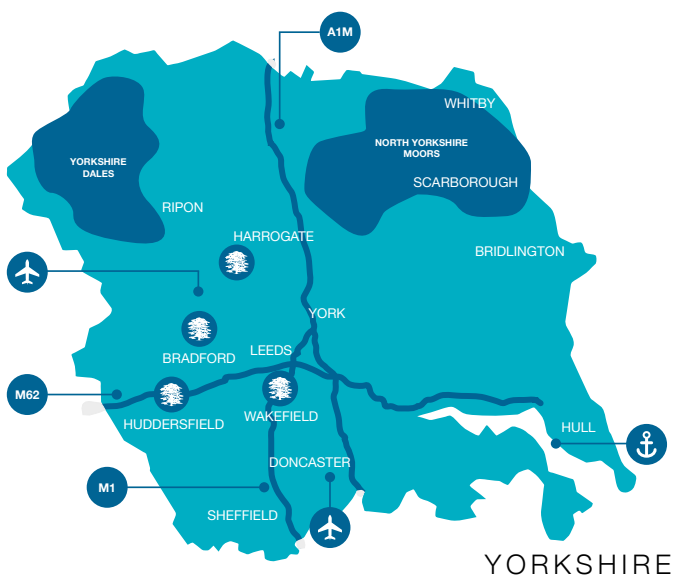

Think Yorkshire, Think Cedar Court Huddersfield

Welcome to Cedar Court Hotel Huddersfield, a property which is a high point for the hotel collection – literally!

It has a spectacular location at Ainley Top just off the M62, midway between Huddersfield and Halifax on the high ridge that divides the two towns. The views stretch out over the Pennines towards Last of the Summer Wine country.

Unsurprisingly, given its location at the halfway point between the two business powerhouses of Leeds and Manchester, it is a very popular venue for meetings.

The local area is itself an important hub for manufacturing and banking. The hotel boasts 11 modern conference rooms, which vary in size and can accommodate up to 400 delegates.

Contact our Huddersfield hotel direct on:

01422 375 431 | sales.huddersfield@cedarcourthotels.co.uk
Lindley Moor Road, Ainley Top, Huddersfield, West Yorkshire, HD3 3RH

Cedar Court Hotel

HUDDERSFIELD

www.cedarcourthotels.co.uk

Key	A	B	C	D	E	F	G

TRANSPORT LINKS

- J24 of the M62 at Ainley Top
- 2.9 miles from Huddersfield Train Station
- 20.1 miles from Leeds/Bradford Airport
40.1 miles from Manchester Airport

RESIDENTIAL DELEGATE RATE is also available and includes all of the above plus: