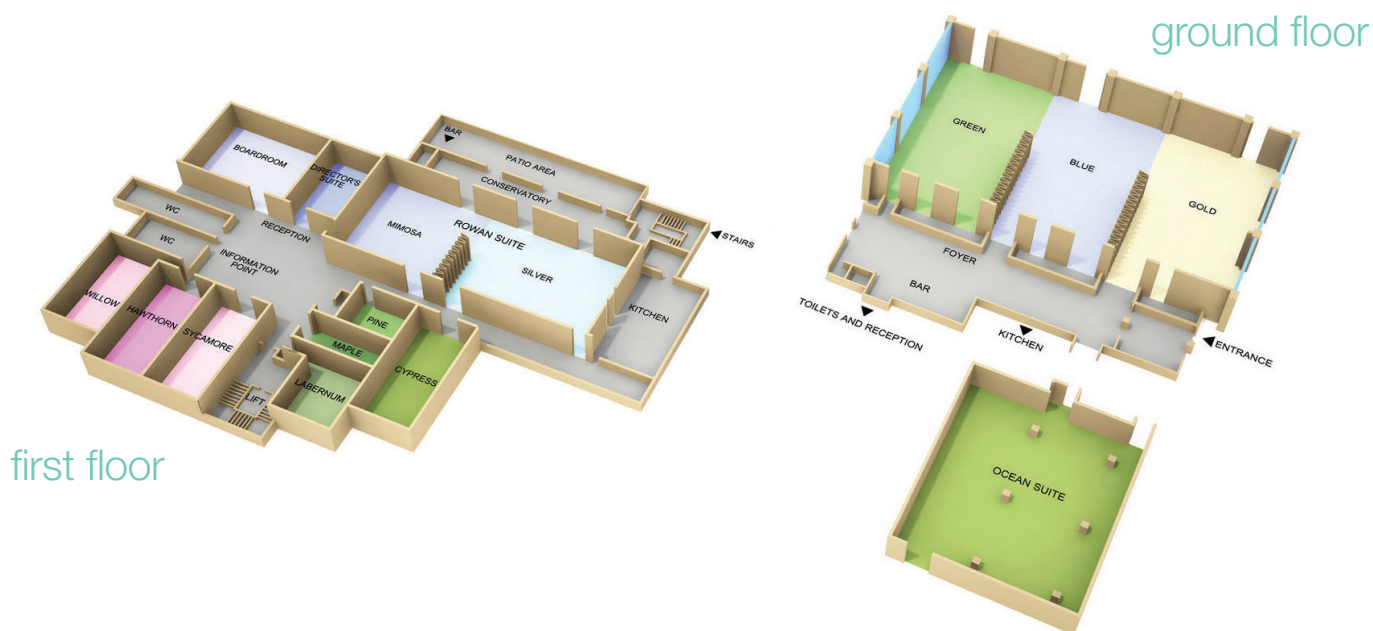

Conference capacities:

	Ground floor access	Next to garden	A	B	C	D	E	F	G	Area (m ²)	Ceiling height	Natural daylight
Cedar Suite	✓	✓	800	300	340	115	100	125	540	510	3.9	✓
Cedar Gold	✓	✓	200	90	72	60	50	70	180	170	3.9	✓
Cedar Blue	✓	✓	200	90	72	60	50	70	180	170	3.9	✓
Cedar Green	✓	✓	200	90	72	60	50	70	180	170	3.9	✓
Rowan Suite		✓	300	130	144	70	60	80	200	280	3.0	✓
Rowan Silver		✓	200	70	64	46	36	60	110	186	3.0	✓
Rowan Mimosa		✓	100	40	42	40	35	40	80	94	3.0	✓
Ocean Suite	✓	✓	230	120	100	50	30	40	60	212	3.0	✓
Boardroom			80	40	30	30	30	40	60	90	2.9	✓
Cypress Suite			70	30	30	30	30	32	-	60	2.9	✓
Willow Suite			70	30	30	30	30	32	-	60	2.9	✓
Hawthorn Suite			70	30	30	30	30	32	-	60	2.9	✓
Sycamore Suite			60	28	32	28	30	32	-	60	2.9	✓
Laburnum Suite			40	20	20	18	20	20	-	40	2.9	✓
Directors Suite			30	18	-	20	18	-	24	25	2.9	✓
Pine Suite			15	-	-	-	10	-	-	22	2.9	X
Maple Suite			12	-	-	-	8	-	-	18	2.9	X

first floor

ground floor