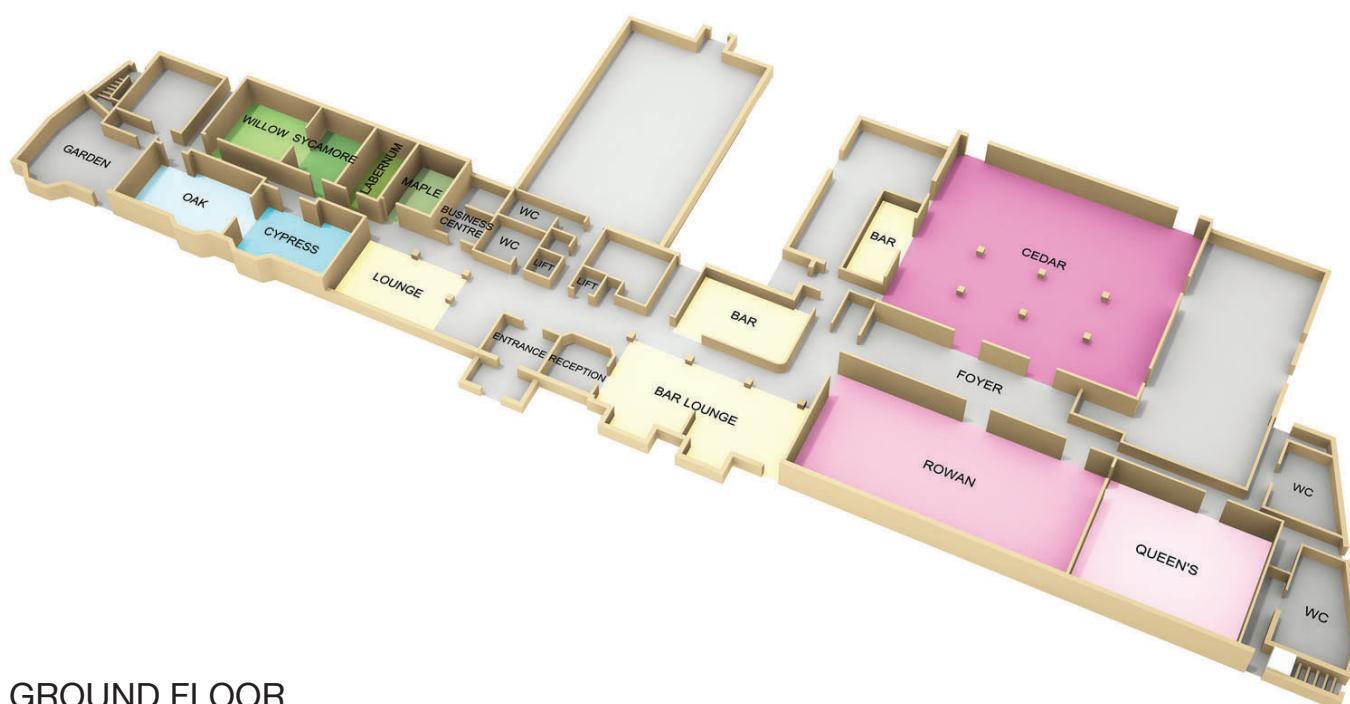

CONFERENCE CAPACITIES:

	Ground floor access	Access to garden	A	B	C	D	E	F	G	Area (m²)	Ceiling height	Natural daylight
Cedar Suite	✓		350	80	180	70	70	80	288	295	4.5	✓
Rowan Suite	✓		160	90	90	70	70	80	160	158	5.0	✓
Queens Suite	✓		90	40	48	30	36	45	72	90	5.0	✓
Garden Suite	✓	✓	50	20	24	22	25	22	40	45	2.55	✓
Oak Suite	✓		50	20	24	22	25	22	40	45	2.55	✓
Willow Suite	✓		30	16	18	18	18	18	20	40	2.55	✓
Sycamore Suite	✓		20	10	-	12	12	12	12	27	2.55	✓
Laburnum Suite	✓		18	10	-	12	12	12	12	20	2.55	✓

Key	A	B	C	D	E	F	G

GROUND FLOOR

Contact our Harrogate hotel direct on:
01423 858 585 | events@cedarcourtharrogate.co.uk
Park Parade, Harrogate, HG1 5AH

Cedar Court Hotel
HARROGATE

www.cedarcourthotels.co.uk